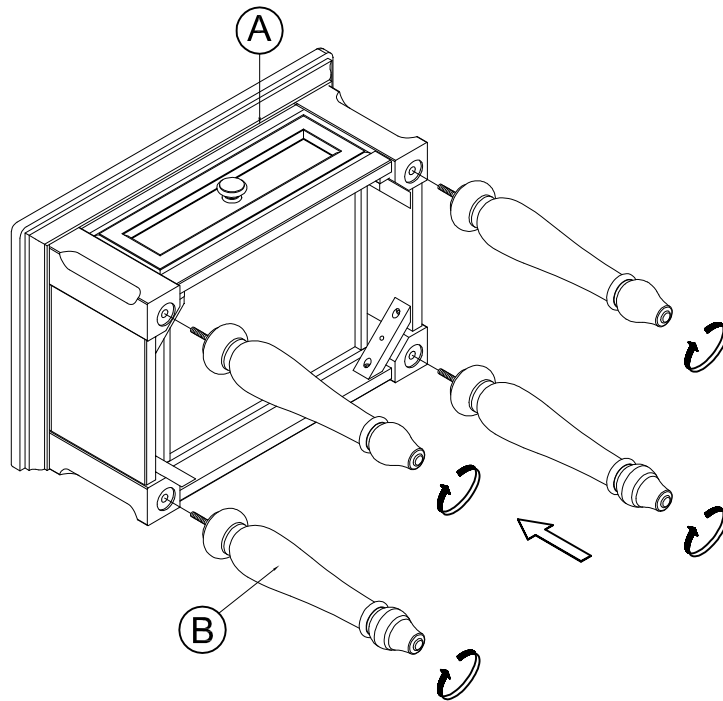

# ASSEMBLY INSTRUCTIONS GEORGETOWN NIGHTSTAND

## PART ENCLOSED IN CARTON

A. Cabinet body ( 1 pc )

B. Leg ( 4 pcs )